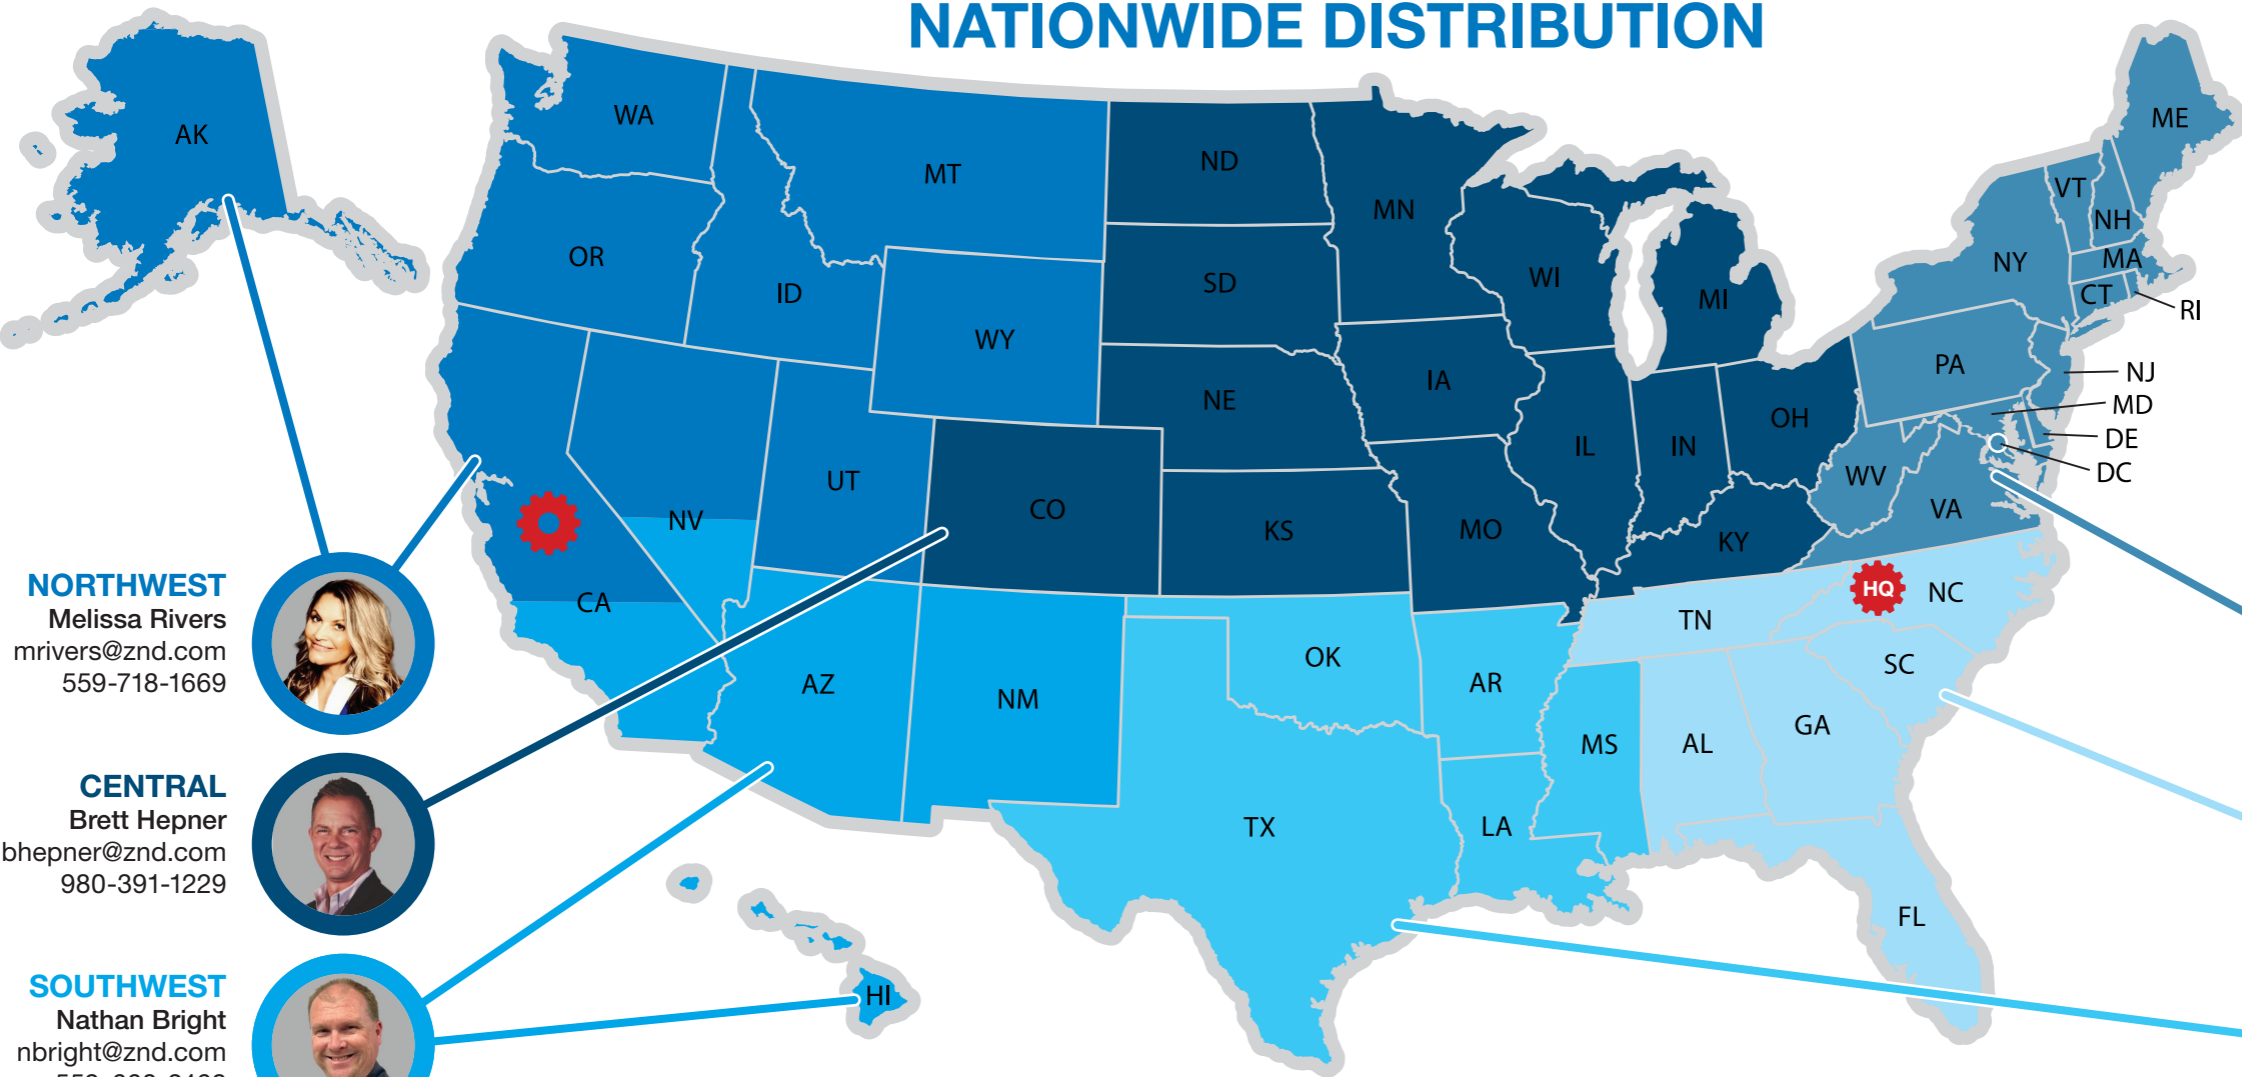

NATIONWIDE DISTRIBUTION

NORTHWEST
Melissa Rivers
mrivers@znd.com
559-718-1669

CENTRAL
Brett Hepner
bhepner@znd.com
980-391-1229

SOUTHWEST
Nathan Bright
nbright@znd.com
559-660-2468

Director of National Rental
David Harrison
dharrison@znd.com
980-391-1230

 Manufacturing Facility
Madera, CA

 Manufacturing Facility & U.S. Headquarters
Statesville, NC